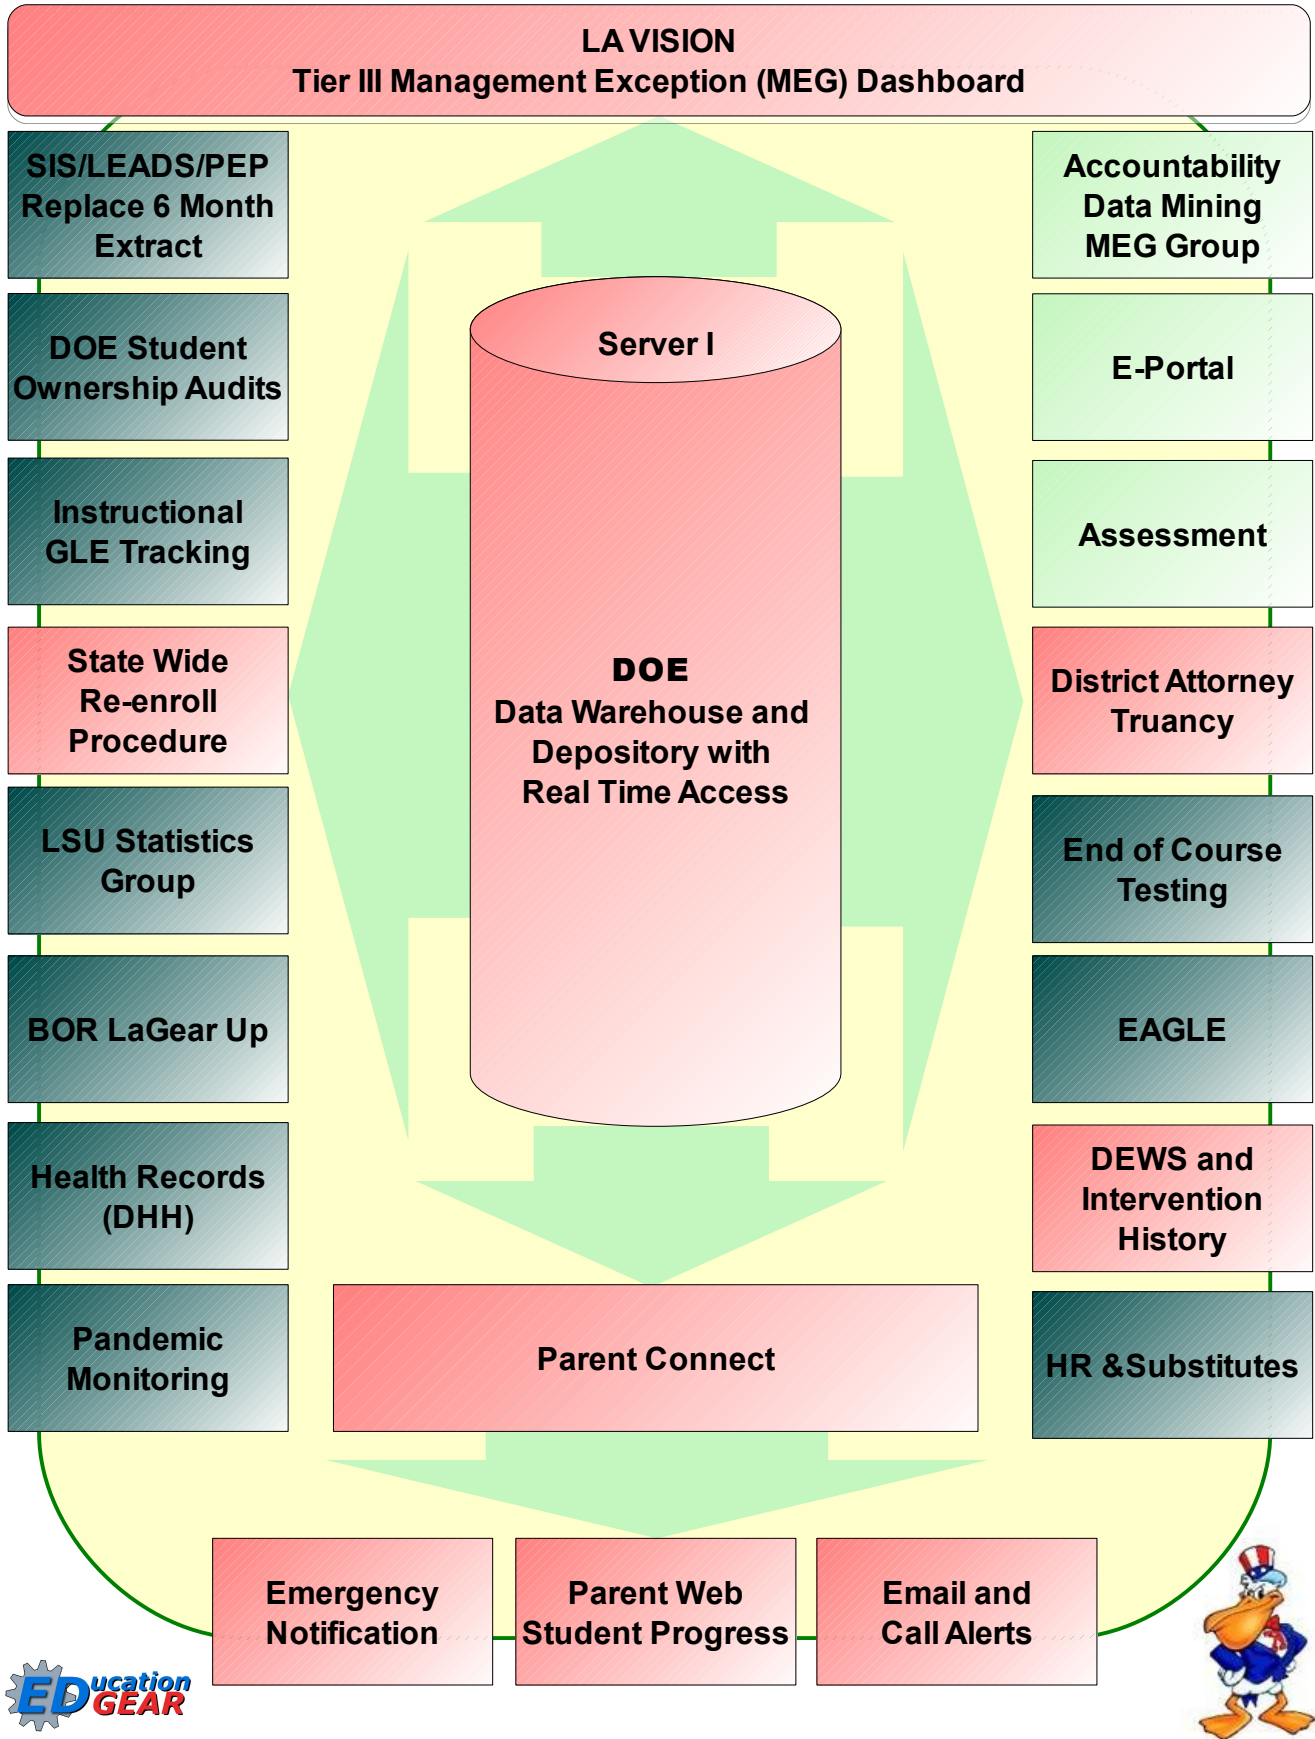

SERVER EXTRACTS FROM TRANSACTION DATA WAREHOUSE

DEPOSITORY USERS

District Wide One Source Data Sharing

Communication Plan

Early detection for possible failure or drop out with automated parent and school staff early warnings promotes **accountability** through enhanced **timely interdiction**.

Realtime Management Exception Groups