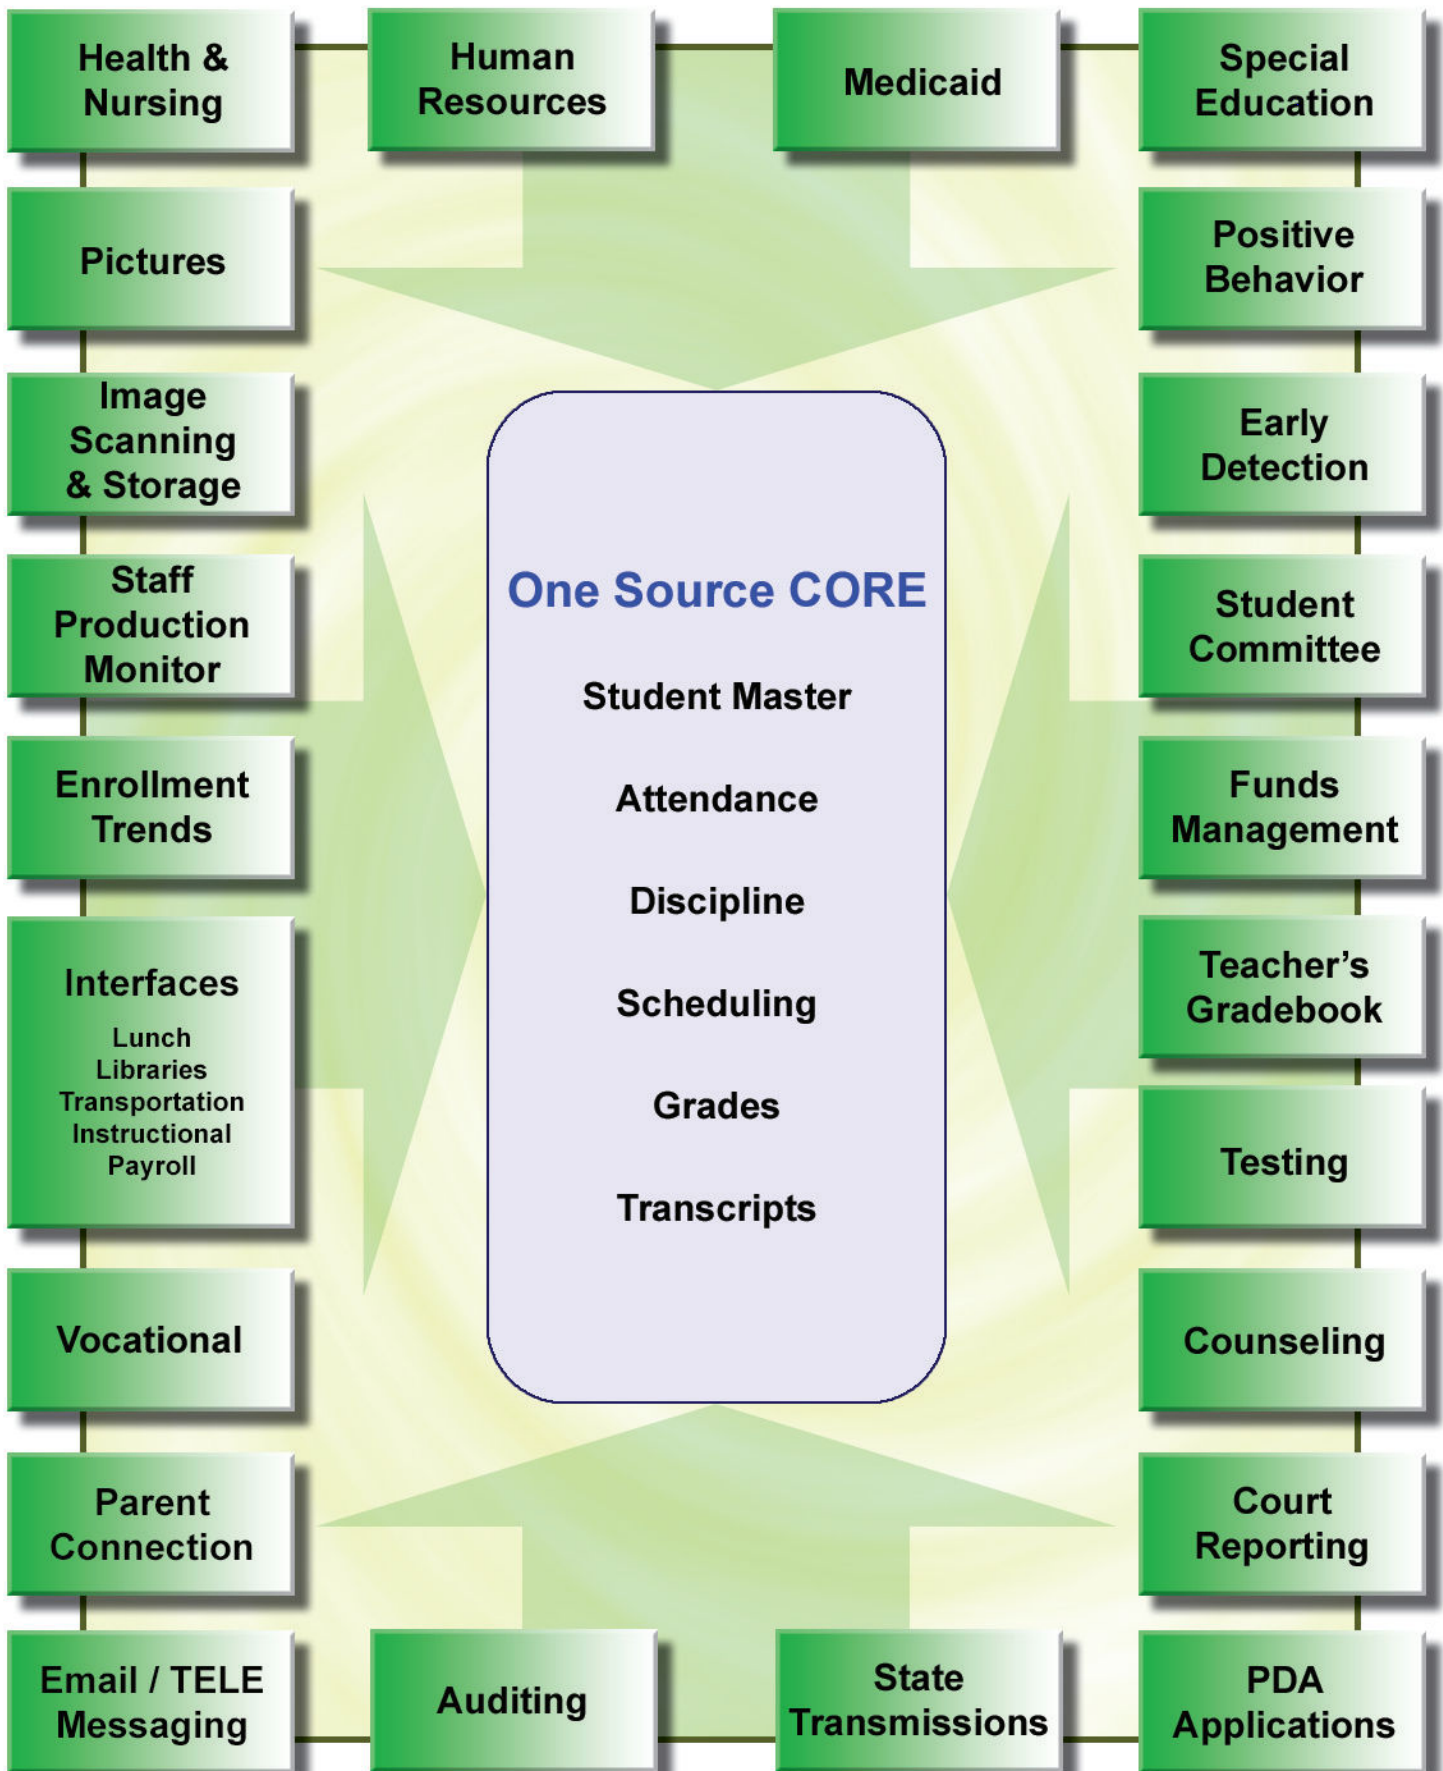

SERVER EXTRACTS FROM TRANSACTION DATA WAREHOUSE

DEPOSITORY USERS

District Wide One Source Data Sharing

Communication Plan

Early detection for possible failure or drop out with automated parent and school staff early warnings promotes **accountability** through enhanced **timely interdiction**.

Realtime Management Exception Groups