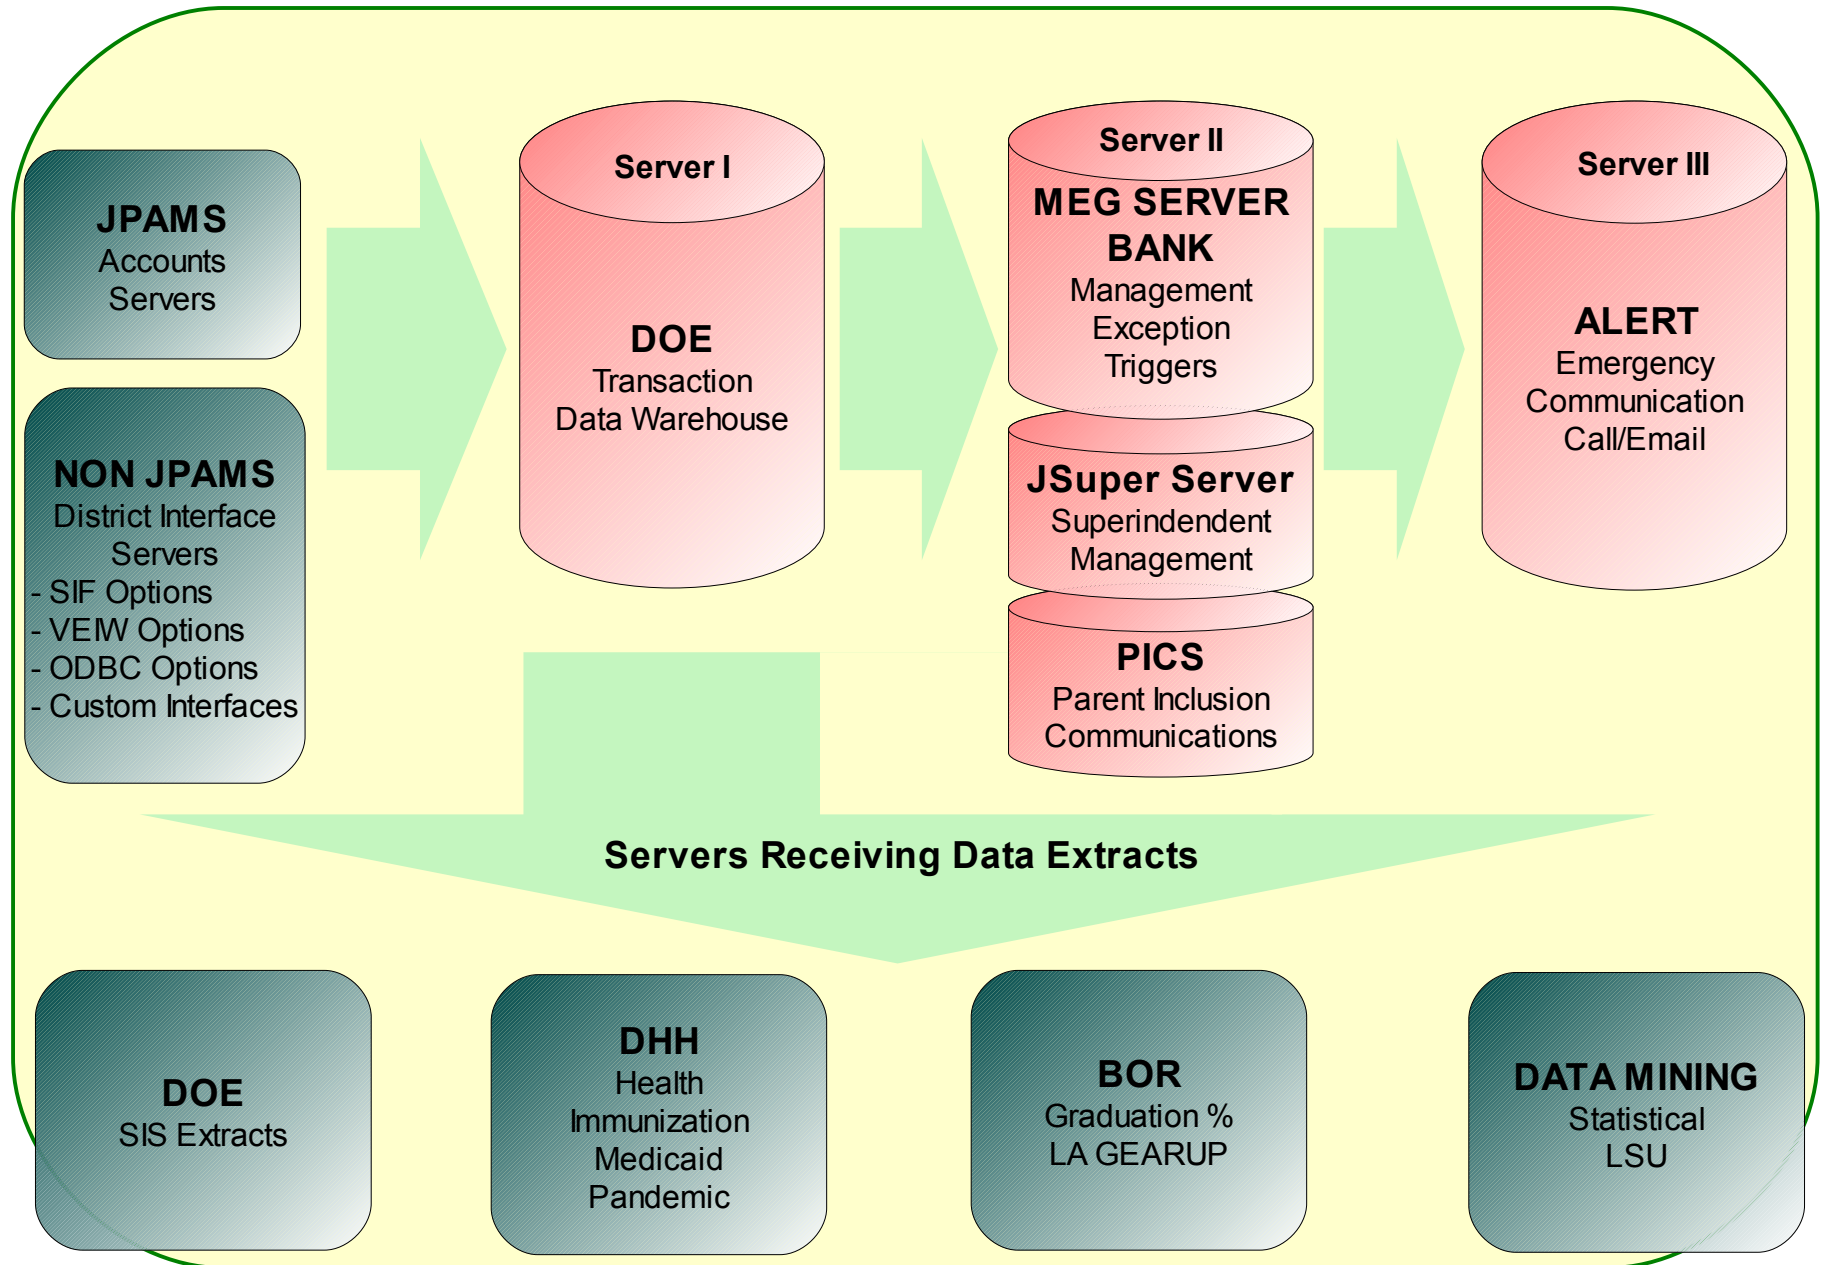

SERVER EXTRACTS FROM TRANSACTION DATA WAREHOUSE

DEPOSITORY USERS

District Wide One Source Data Sharing

Communication Plan

Early detection for possible failure or drop out with automated parent and school staff early warnings promotes **accountability** through enhanced **timely interdiction**.

Realtime Management Exception Groups