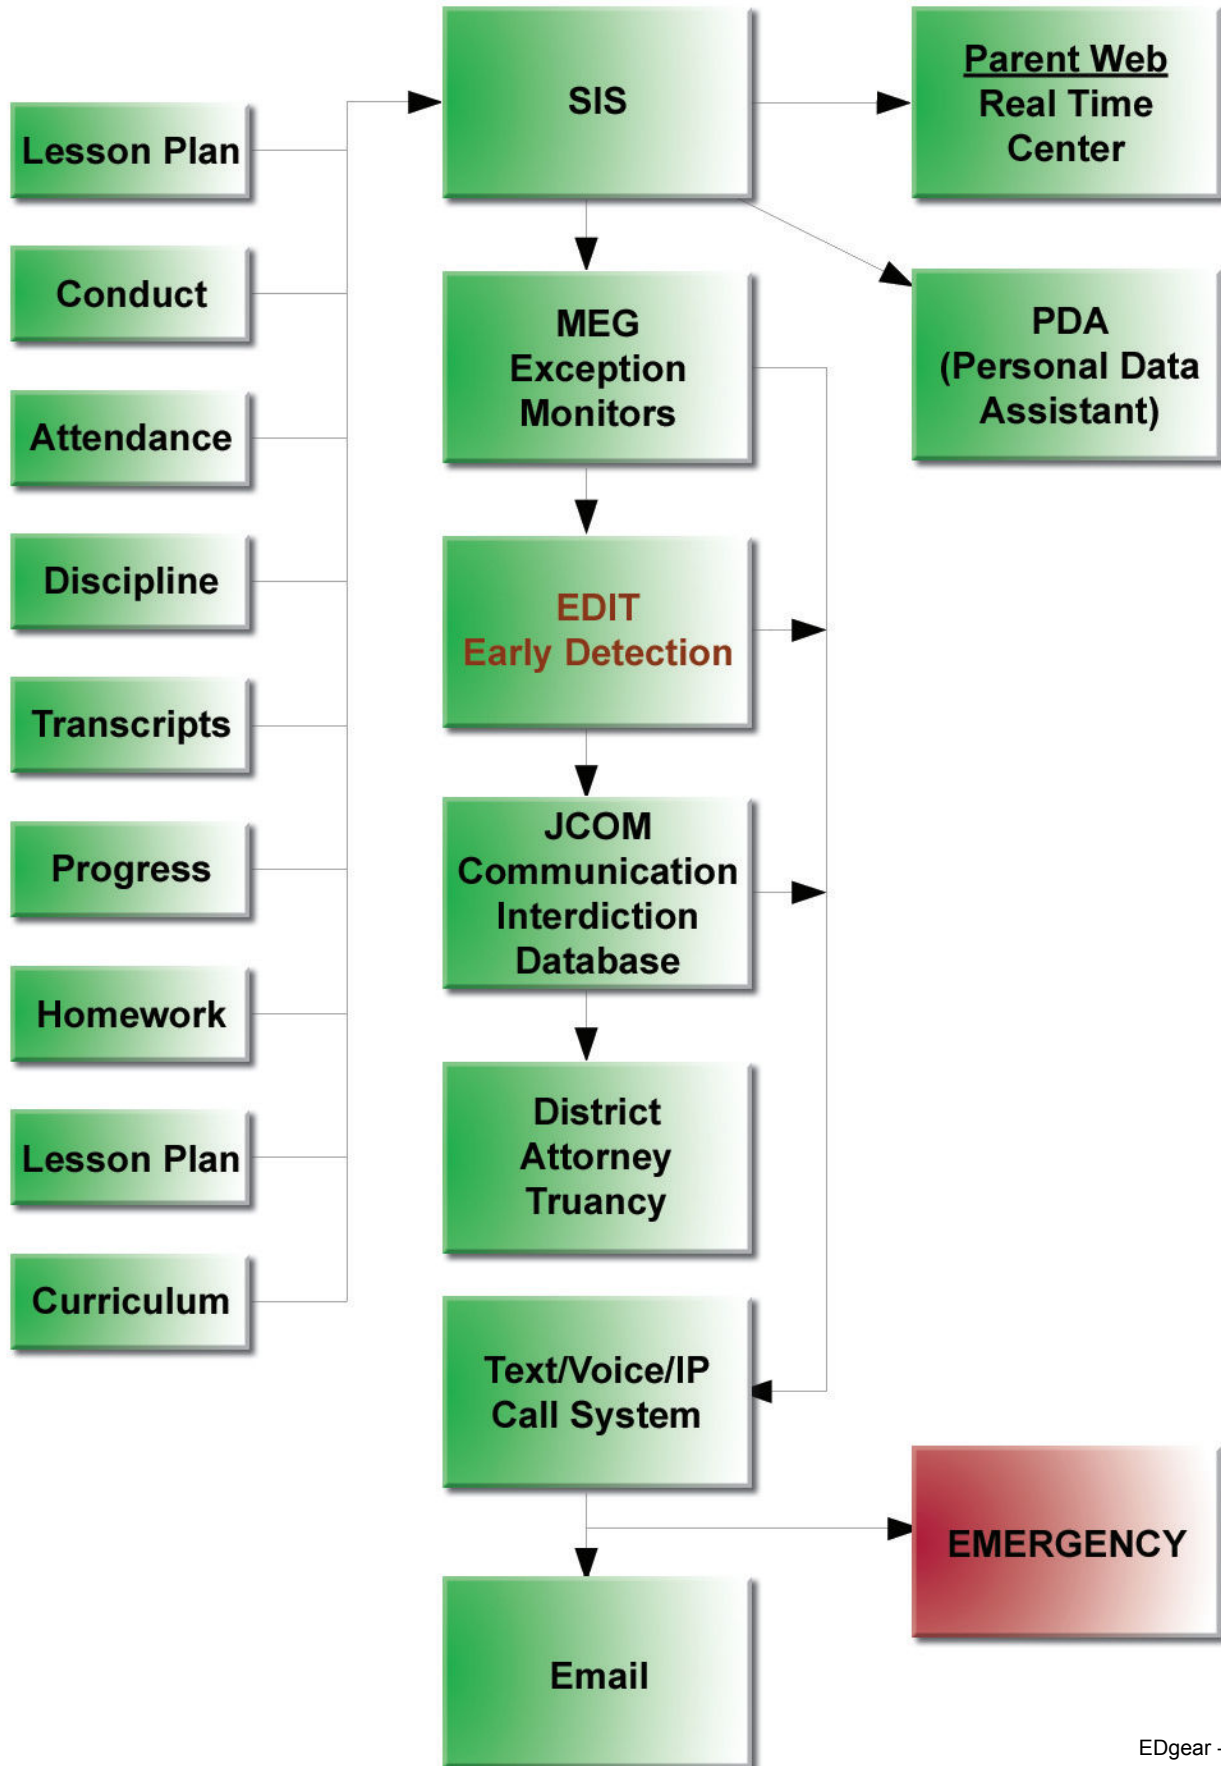

SERVER EXTRACTS FROM TRANSACTION DATA WAREHOUSE

DEPOSITORY USERS

District Wide One Source Data Sharing

Communication Plan

Early detection for possible failure or drop out with automated parent and school staff early warnings promotes **accountability** through enhanced **timely interdiction**.

Realtime Management Exception Groups